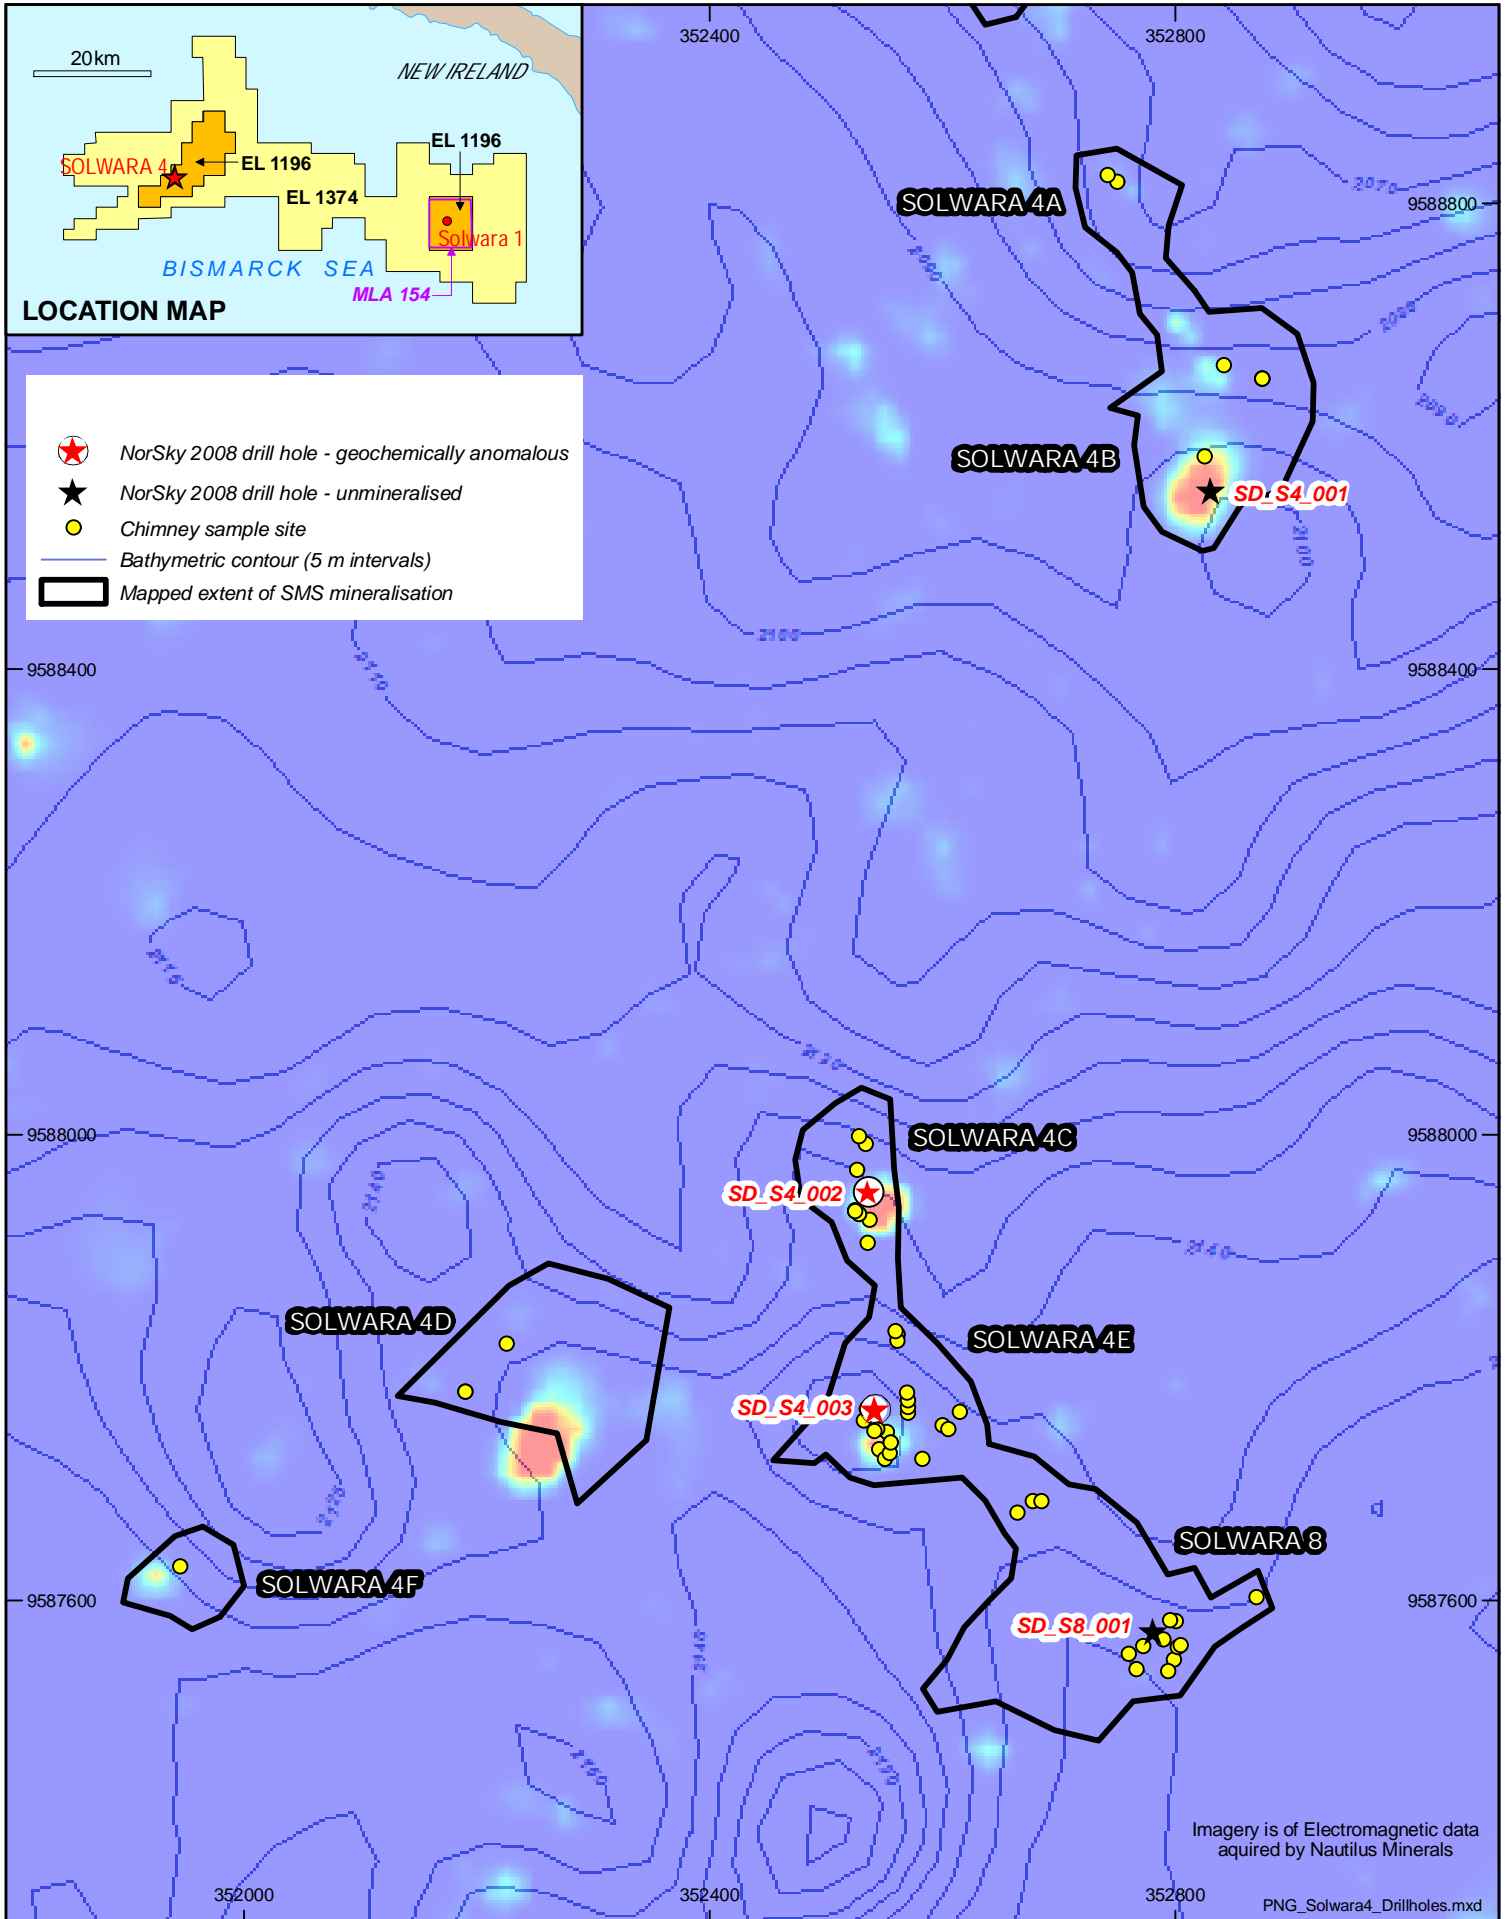

**Figure 6**  
**SOLWARA 4 & 8 PROSPECTS, EL 1196**  
**NORSKY 2008 DRILL HOLE LOCATIONS**  
5 May 2009 © Nautilus Minerals

0 100 200 300 m  
UTM Projection. Zone 56. WGS84 Datum.

- ★ NorSky 2008 drill hole - geochemically anomalous
- ★ NorSky 2008 drill hole - unmineralised
- Chimney sample site
- Bathymetric contour (5 m intervals)
- ▭ Mapped extent of SMS mineralisation

Imagery is of Electromagnetic data  
acquired by Nautilus Minerals

352000

352400

352800

PNG\_Solwara4\_Drillholes.mxd