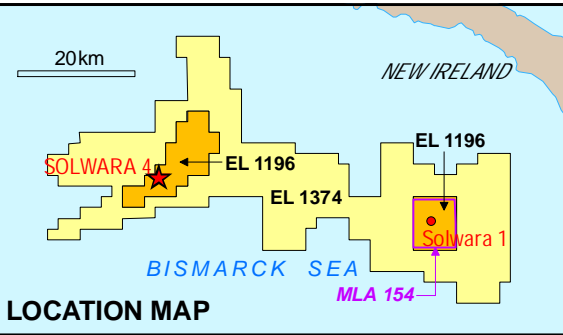

**Figure 6**  
**SOLWARA 4 & 8 PROSPECTS, EL 1196**  
**NORSKY 2008 DRILL HOLE LOCATIONS**  
5 May 2009 © Nautilus Minerals

0 100 200 300 m  
UTM Projection. Zone 56. WGS84 Datum.

- ★ NorSky 2008 drill hole - geochemically anomalous
- ★ NorSky 2008 drill hole - unmineralised
- Chimney sample site
- Bathymetric contour (5 m intervals)
- ▭ Mapped extent of SMS mineralisation

Imagery is of Electromagnetic data  
acquired by Nautilus Minerals

352000

352400

352800

PNG\_Solwara4\_Drillholes.mxd